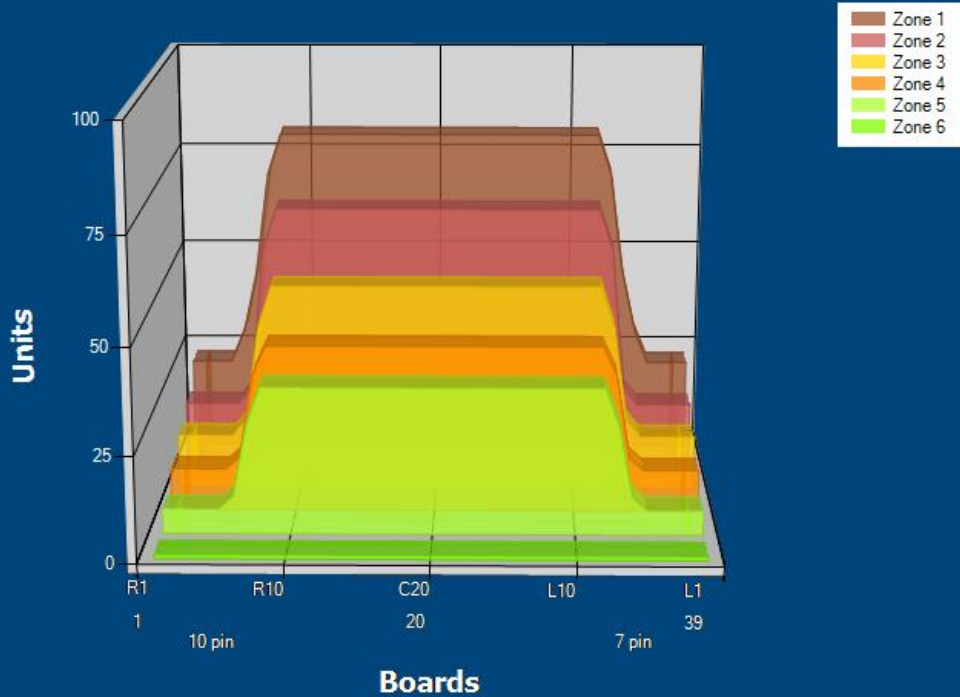

## Zone Configuration

Cleaner Transition

Mode: Clean and Condition  
 Speed: Max Clean  
 Start Cleaner Spray: 0 Feet  
 Start Squeegee: 0 Feet  
 Start Conditioning: 6 Inches  
 Split Pattern: No

Zone 1	Avg	Ratio	Zone 2	Avg	Ratio
Left	37.8	2.1 : 1	Left	24.6	2.6 : 1
Right	37.8	2.1 : 1	Right	24.6	2.6 : 1
Center	80.0		Center	65.0	
Zone 3	Avg	Ratio	Zone 4	Avg	Ratio
Left	19.2	2.6 : 1	Left	15.2	2.6 : 1
Right	19.2	2.6 : 1	Right	15.2	2.6 : 1
Center	50.0		Center	40.0	
Zone 5	Avg	Ratio	Zone 6	Avg	Ratio
Left	10.6	3.3 : 1	Left	1.0	1.0 : 1
Right	10.6	3.3 : 1	Right	1.0	1.0 : 1
Center	35.0		Center	1.0	