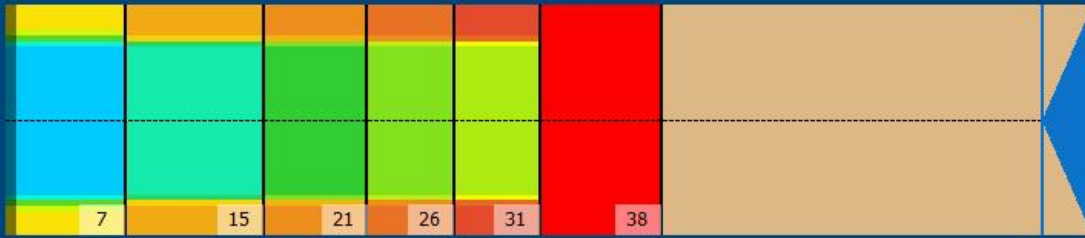

## Zone Configuration

Cleaner Transition

Mode: Clean and Condition  
 Speed: Max Clean  
 Start Cleaner Spray: 0 Feet  
 Start Squeegee: 0 Feet  
 Start Conditioning: 6 Inches  
 Split Pattern: No

Zone 1	Avg	Ratio	Zone 2	Avg	Ratio
Left	37.8	2.1 : 1	Left	24.6	2.6 : 1
Right	37.8	2.1 : 1	Right	24.6	2.6 : 1
Center	80.0		Center	65.0	
Zone 3	Avg	Ratio	Zone 4	Avg	Ratio
Left	19.2	2.6 : 1	Left	15.2	2.6 : 1
Right	19.2	2.6 : 1	Right	15.2	2.6 : 1
Center	50.0		Center	40.0	
Zone 5	Avg	Ratio	Zone 6	Avg	Ratio
Left	10.6	3.3 : 1	Left	1.0	1.0 : 1
Right	10.6	3.3 : 1	Right	1.0	1.0 : 1
Center	35.0		Center	1.0	